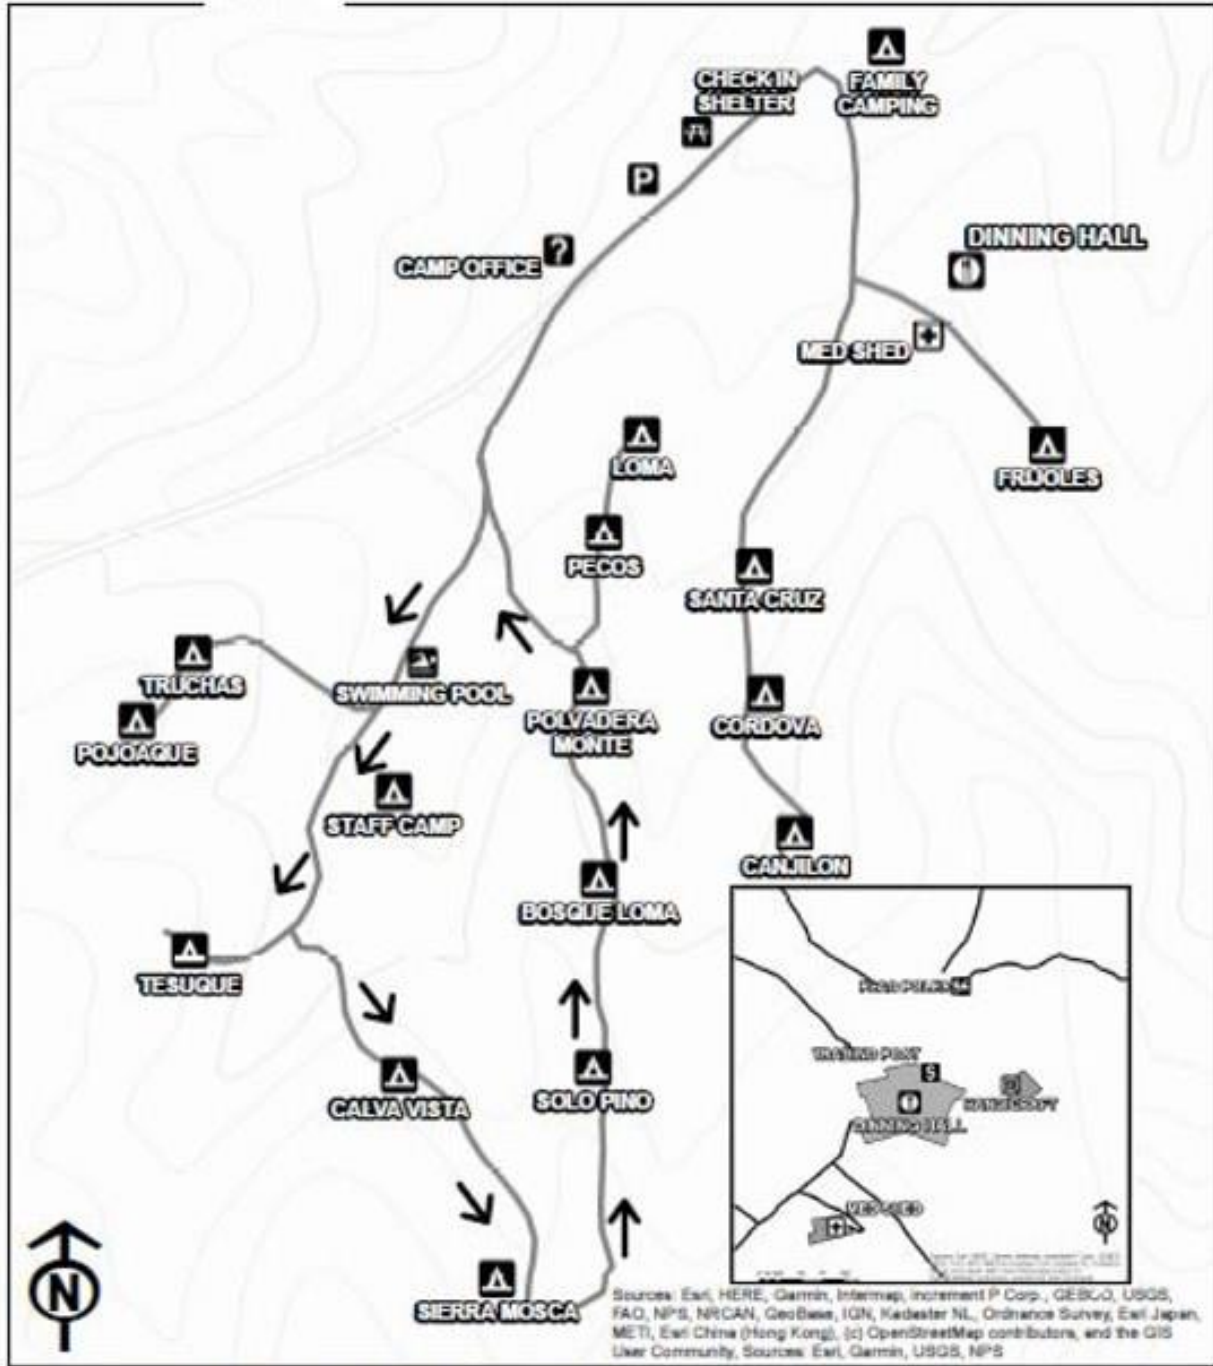

# Move in Map

Campsite loop is one way only in a counter-clockwise direction 0 37.5 75 150 225 300 Yards